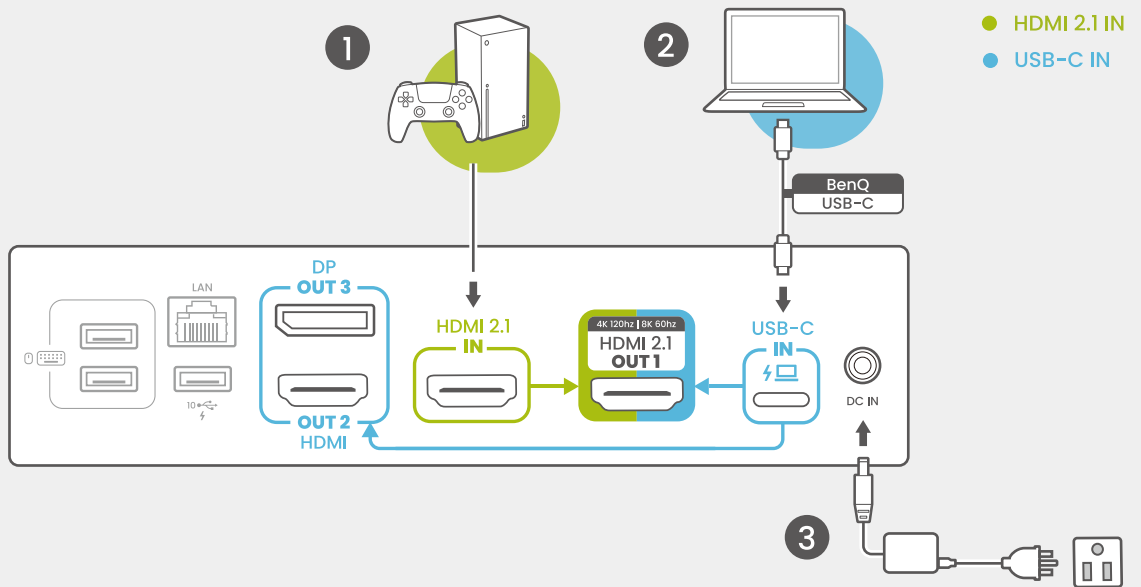

1.

**MUST DO** Download driver

DisplayLink

[benqurl.biz/dock-driver](http://benqurl.biz/dock-driver)

2.

● HDMI 2.1 IN  
● USB-C IN

Need Help?

3.

● HDMI 2.1 IN  
● USB-C IN

4.

1 ON/OFF

2

HDMI 2.1 IN      USB-C IN