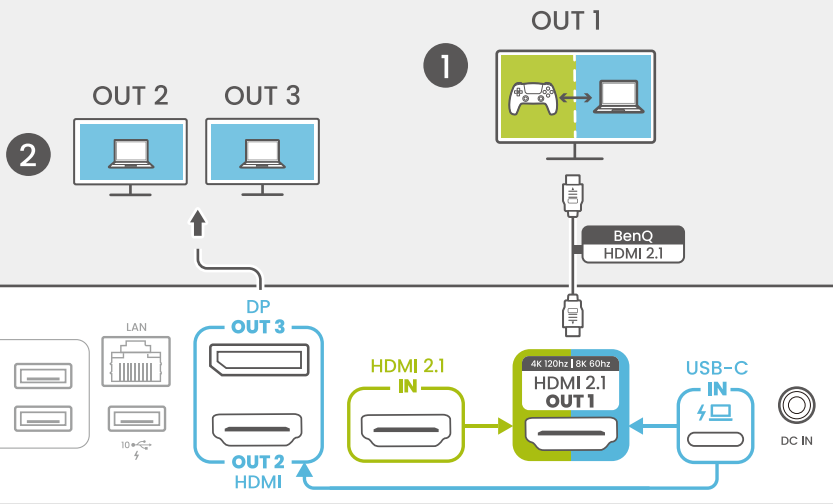

1.

**MUST DO** Download driver

DisplayLink

[benqurl.biz/dock-driver](http://benqurl.biz/dock-driver)

2.

● HDMI 2.1 IN  
● USB-C IN

Need Help?

3.

● HDMI 2.1 IN  
● USB-C IN

4.

1 ON/OFF

2

HDMI 2.1 IN      USB-C IN