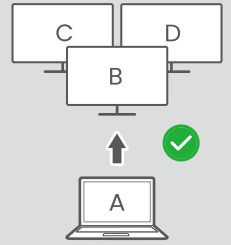

1.

MUST DO Download driver

DisplayLink

benqurl.biz/dock-driver