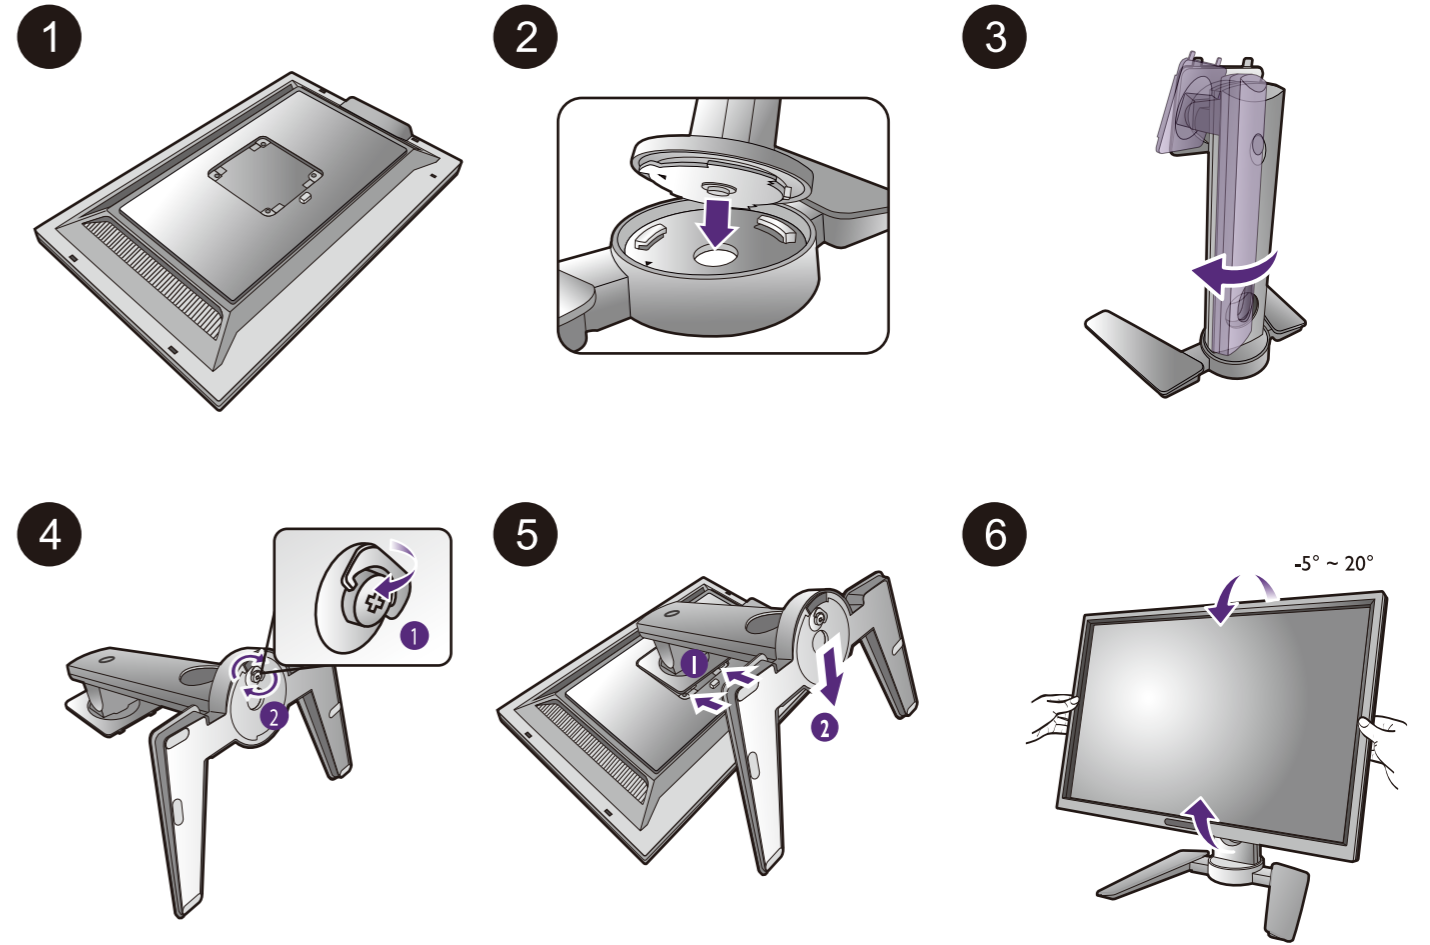

PV Series  
LCD Monitor  
Quick Start Guide

DN: PV270-Q-VI

© 2018 BenQ Corporation. All rights reserved. Rights of modification reserved.

USB

DP to mini DP

DVI-DL

How to install the shading hood (optional step)