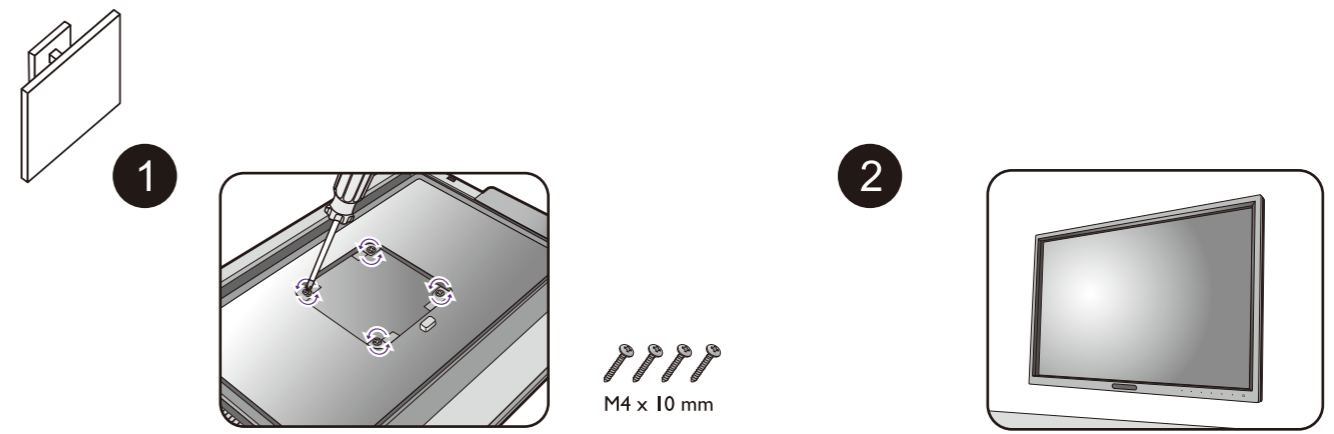

PV Series  
LCD Monitor  
Quick Start Guide

DN: PV270-Q-VI

© 2018 BenQ Corporation. All rights reserved. Rights of modification reserved.

USB

DP to mini DP

DVI-DL

How to install the shading hood (optional step)