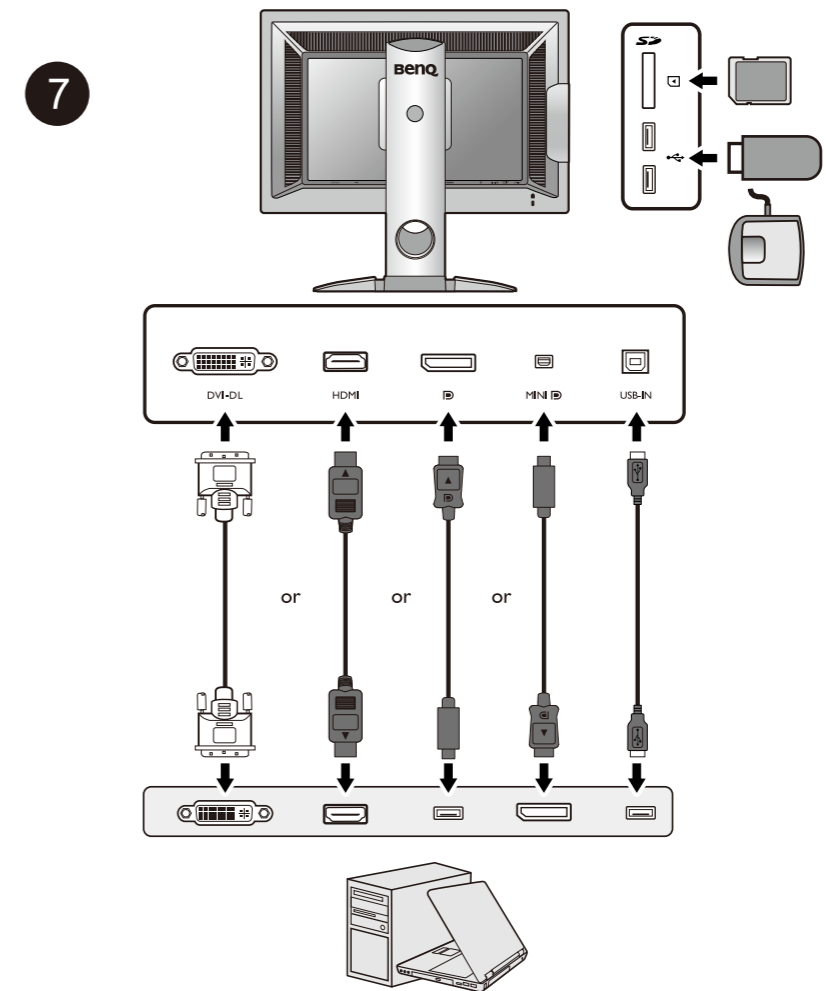

PV Series  
LCD Monitor  
Quick Start Guide

DN: PV270-Q-VI

© 2018 BenQ Corporation. All rights reserved. Rights of modification reserved.

USB

DP to mini DP

DVI-DL

How to install the shading hood (optional step)