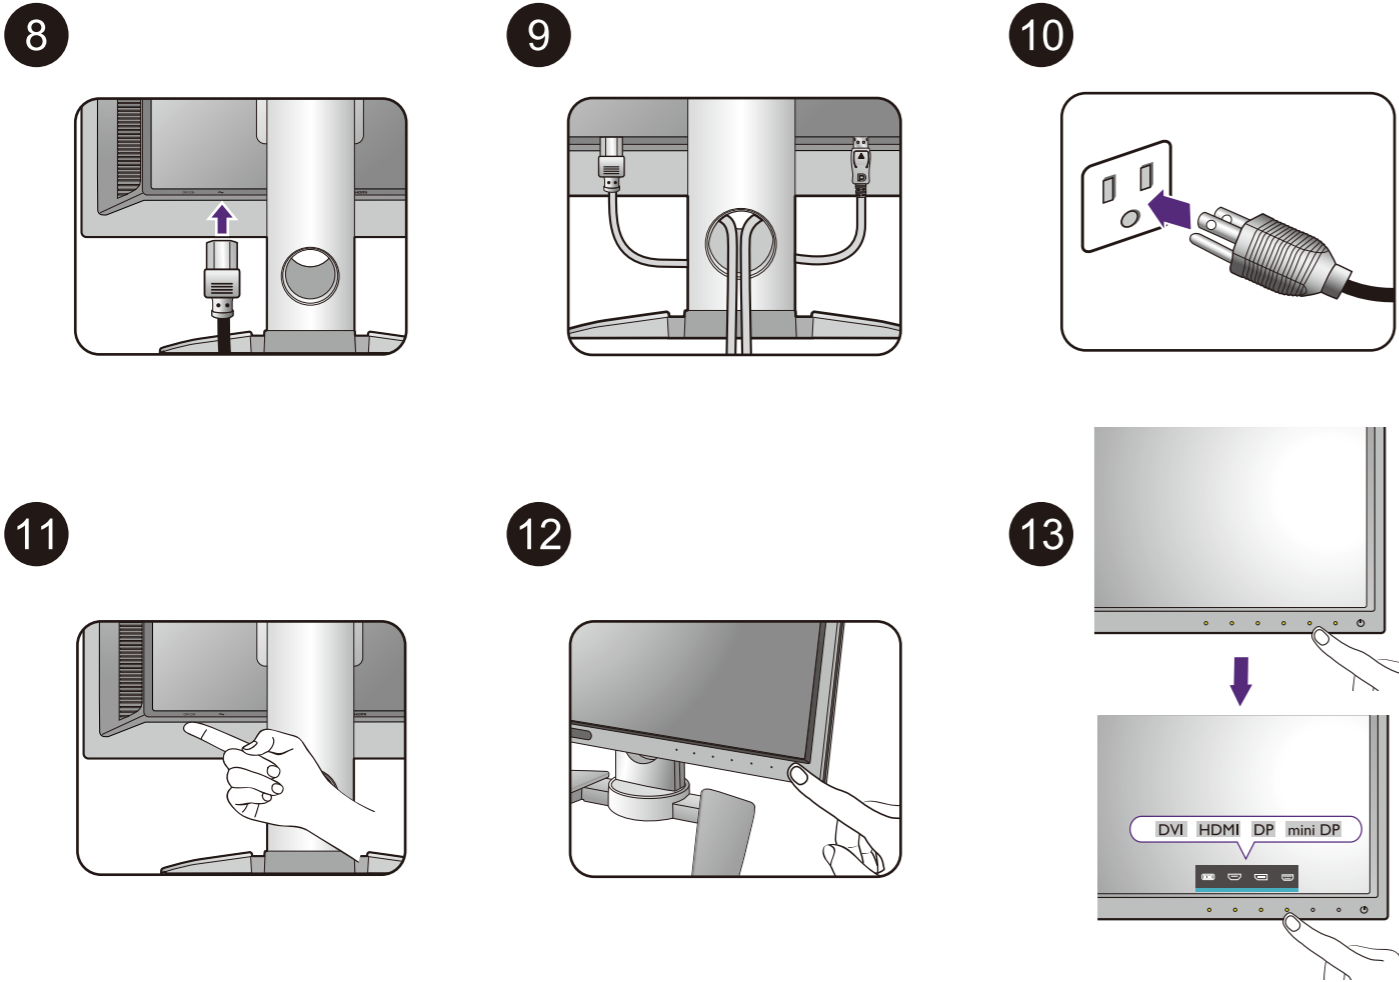

PV Series  
LCD Monitor  
Quick Start Guide

DN: PV270-Q-VI

© 2018 BenQ Corporation. All rights reserved. Rights of modification reserved.

USB

DP to mini DP

DVI-DL

How to install the shading hood (optional step)