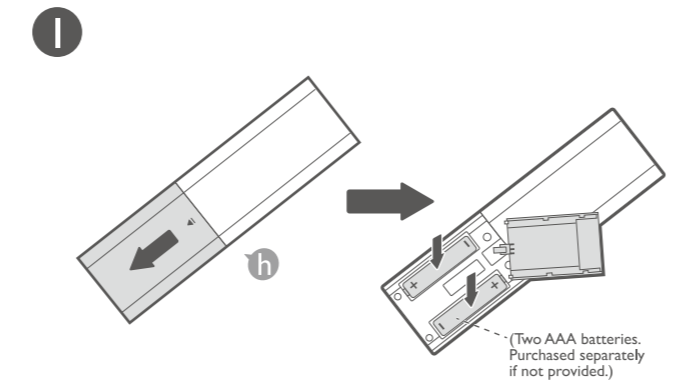

Digital Projector Quick Start Guide

Portable Series | GV11

PN: 4JJR301.001
V1.02

*: Availability may vary.

Quickly set up Google account

Wireless Projection

Configurations for more streaming videos

Using your phone as remote control (Smart Control)