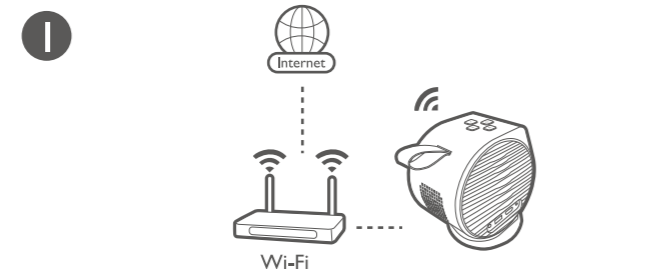

Digital Projector Quick Start Guide

Portable Series | GV11

PN: 4JJR301.001
V1.02

*: Availability may vary.

Quickly set up Google account

Wireless Projection

Configurations for more streaming videos

Using your phone as remote control (Smart Control)

It's time to watch streaming contents.

Remote Control

Smart Control app

More fun with your smart home projector