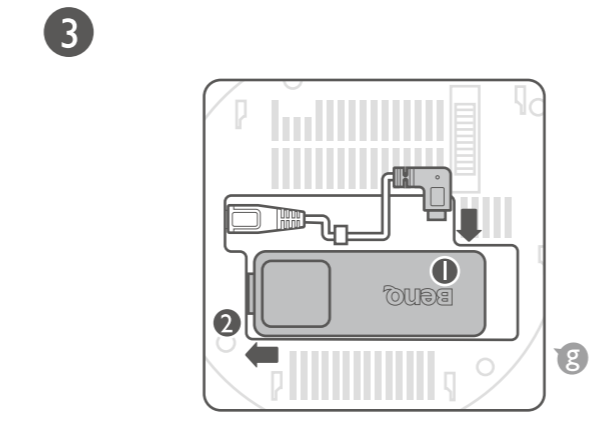

Digital Projector Quick Start Guide

Portable Series | GV11

PN: 4JJR301.001
V1.02

*: Availability may vary.

Quickly set up Google account

Wireless Projection

Configurations for more streaming videos

Using your phone as remote control (Smart Control)