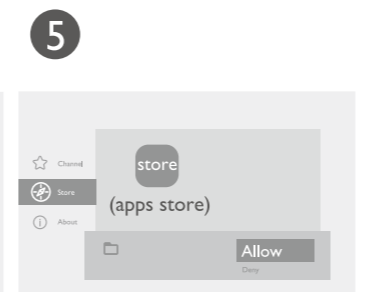

Digital Projector Quick Start Guide

Portable Series | GV11

PN: 4JJR301.001
V1.02

*: Availability may vary.

Quickly set up Google account

Wireless Projection

Configurations for more streaming videos

Using your phone as remote control (Smart Control)

It's time to watch streaming contents.

Remote Control

Smart Control app

More fun with your smart home projector