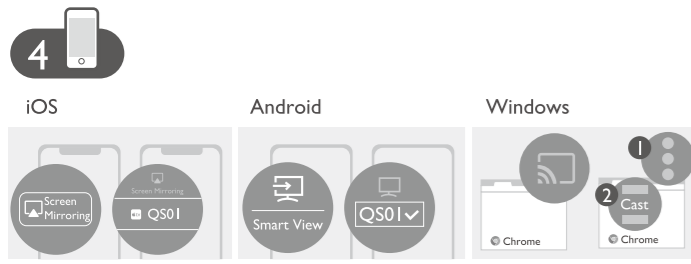

Digital Projector Quick Start Guide

Portable Series | GV11

PN: 4JJR301.001
V1.02

*: Availability may vary.

Quickly set up Google account

Wireless Projection

Configurations for more streaming videos

Using your phone as remote control (Smart Control)

It's time to watch streaming contents.

Remote Control

Smart Control app

More fun with your smart home projector