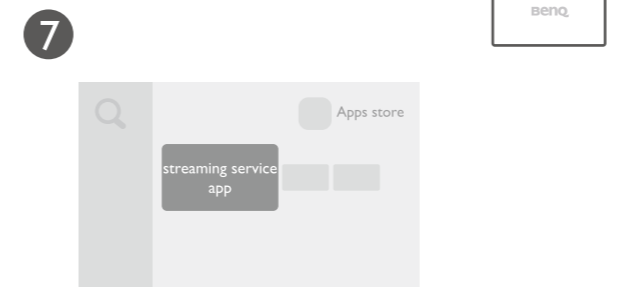

Configurations for more streaming videos