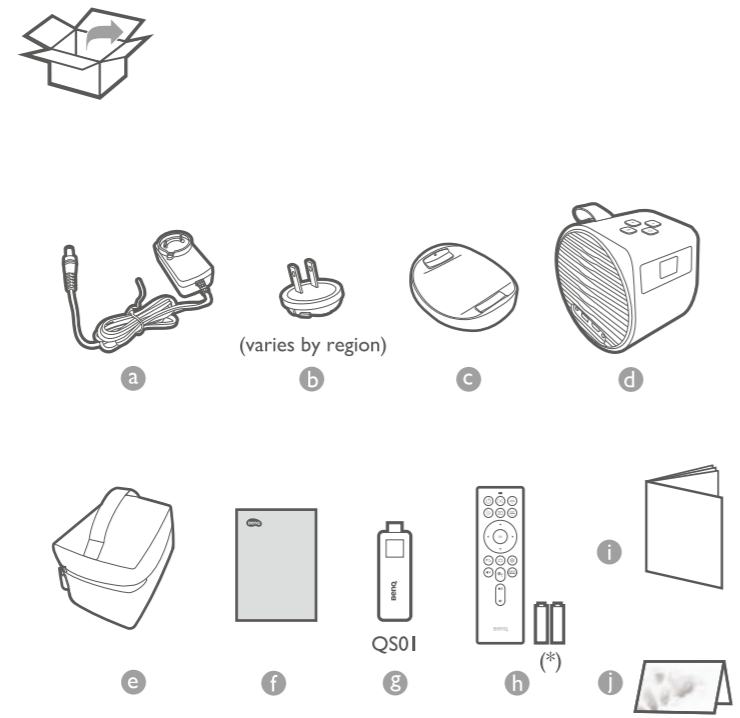

Digital Projector Quick Start Guide

Portable Series | GV11

PN: 4JJR301.001
V1.02

*: Availability may vary.

Quickly set up Google account

Wireless Projection

Configurations for more streaming videos

Using your phone as remote control (Smart Control)

It's time to watch streaming contents.

Remote Control

Smart Control app

More fun with your smart home projector