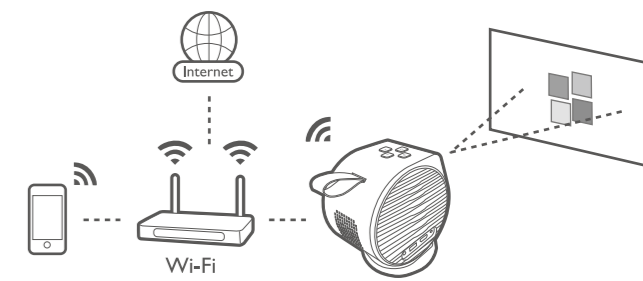

Digital Projector Quick Start Guide

Portable Series | GV11

PN: 4JJR301.001
V1.02

*: Availability may vary.

Quickly set up Google account

Wireless Projection

Configurations for more streaming videos

Using your phone as remote control (Smart Control)

It's time to watch streaming contents.

Remote Control

Smart Control app

More fun with your smart home projector