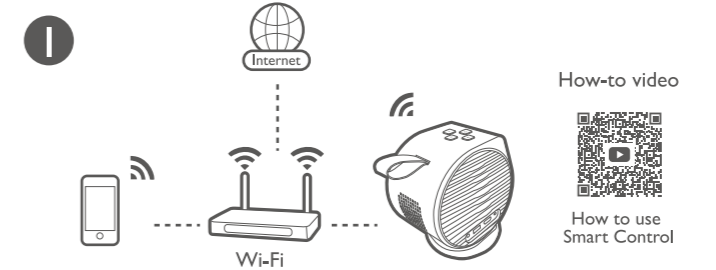

Digital Projector Quick Start Guide

Portable Series | GV11

PN: 4JJR301.001
V1.02

*: Availability may vary.

Quickly set up Google account

Wireless Projection

Configurations for more streaming videos

Using your phone as remote control (Smart Control)

It's time to watch streaming contents.

Remote Control

Smart Control app

More fun with your smart home projector