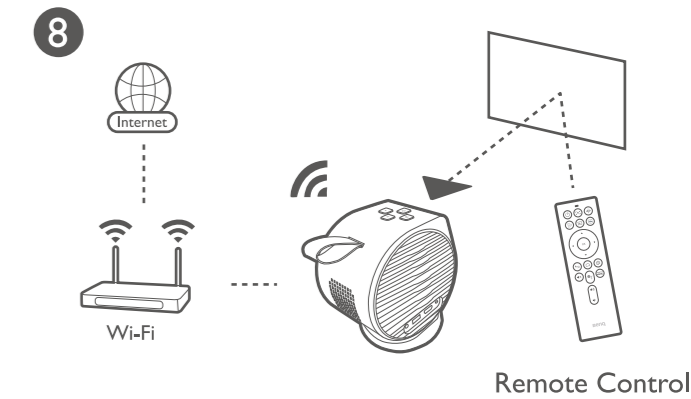

Digital Projector Quick Start Guide

Portable Series | GV11

PN: 4JJR301.001
V1.02

*: Availability may vary.

Quickly set up Google account

Wireless Projection

Configurations for more streaming videos

Using your phone as remote control (Smart Control)

It's time to watch streaming contents.

Remote Control

Smart Control app

More fun with your smart home projector