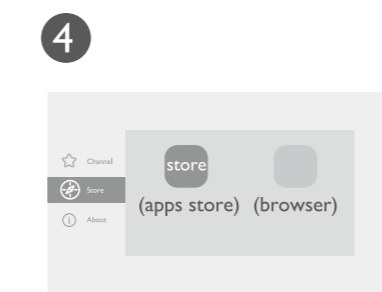

Configurations for more streaming videos