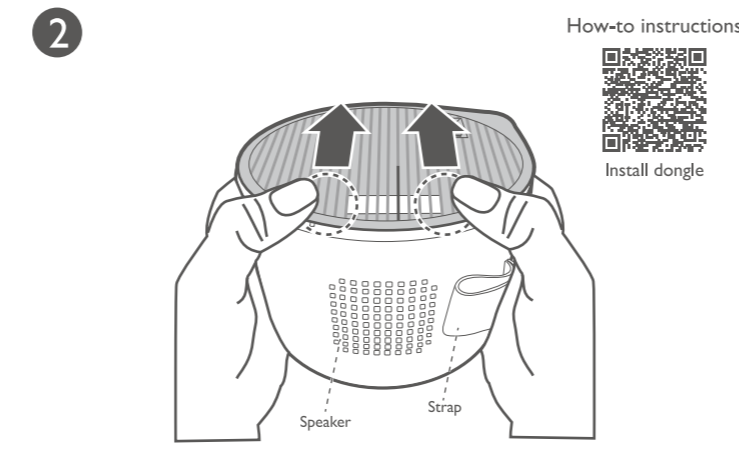

Digital Projector Quick Start Guide

Portable Series | GV11

PN: 4JJR301.001
V1.02

*: Availability may vary.

Quickly set up Google account

Wireless Projection

Configurations for more streaming videos

Using your phone as remote control (Smart Control)

It's time to watch streaming contents.

Remote Control

Smart Control app

More fun with your smart home projector