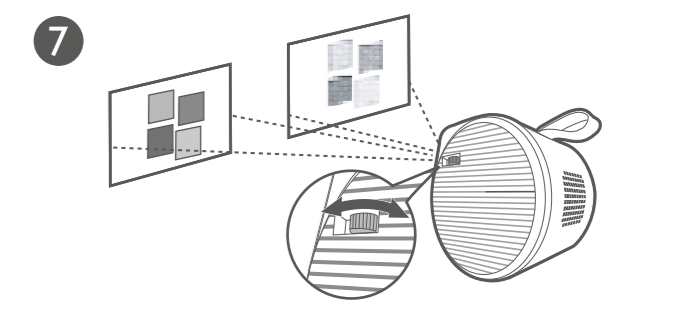

Digital Projector Quick Start Guide

Portable Series | GV11

PN: 4JJR301.001
V1.02

*: Availability may vary.

Quickly set up Google account

Wireless Projection

Configurations for more streaming videos

Using your phone as remote control (Smart Control)

It's time to watch streaming contents.

Remote Control

Smart Control app

More fun with your smart home projector