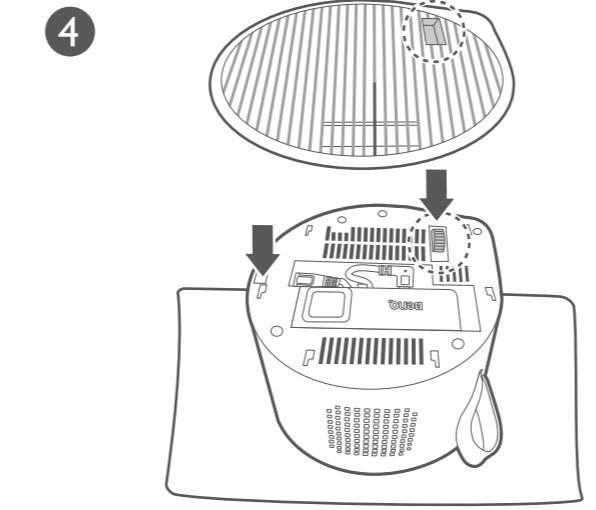

Digital Projector Quick Start Guide

Portable Series | GV11

PN: 4JJR301.001
V1.02

*: Availability may vary.

Quickly set up Google account

Wireless Projection

Configurations for more streaming videos

Using your phone as remote control (Smart Control)

It's time to watch streaming contents.

Remote Control

Smart Control app

More fun with your smart home projector