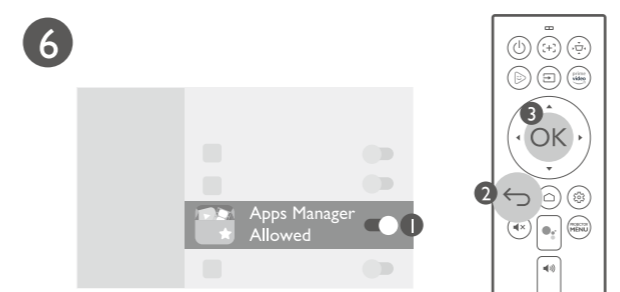

Digital Projector Quick Start Guide

Portable Series | GV11

PN: 4JJR301.001
V1.02

*: Availability may vary.

Quickly set up Google account

Wireless Projection

Configurations for more streaming videos

Using your phone as remote control (Smart Control)

It's time to watch streaming contents.

Remote Control

Smart Control app

More fun with your smart home projector