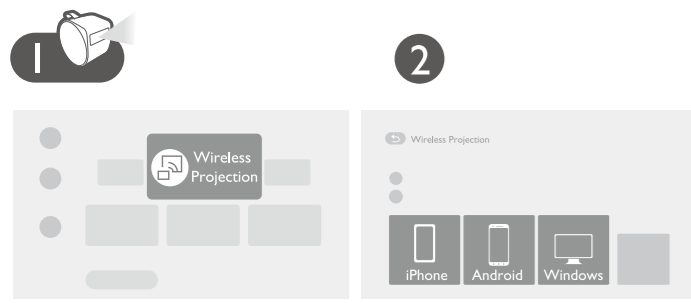

Digital Projector Quick Start Guide

Portable Series | GV11

PN: 4JJR301.001
V1.02

*: Availability may vary.

Quickly set up Google account

Wireless Projection

Configurations for more streaming videos

Using your phone as remote control (Smart Control)

It's time to watch streaming contents.

Remote Control

Smart Control app

More fun with your smart home projector