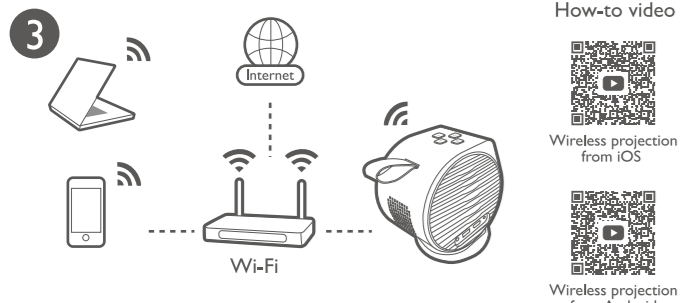

Digital Projector Quick Start Guide

Portable Series | GV11

PN: 4JJR301.001
V1.02

*: Availability may vary.

Quickly set up Google account

Wireless Projection

Configurations for more streaming videos

Using your phone as remote control (Smart Control)

It's time to watch streaming contents.

Remote Control

Smart Control app

More fun with your smart home projector