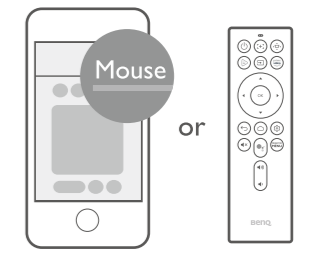

Digital Projector Quick Start Guide

Portable Series | GV11

PN: 4JJR301.001
V1.02

*: Availability may vary.

Quickly set up Google account

Wireless Projection

Configurations for more streaming videos

Using your phone as remote control (Smart Control)

It's time to watch streaming contents.

Remote Control

Smart Control app

More fun with your smart home projector