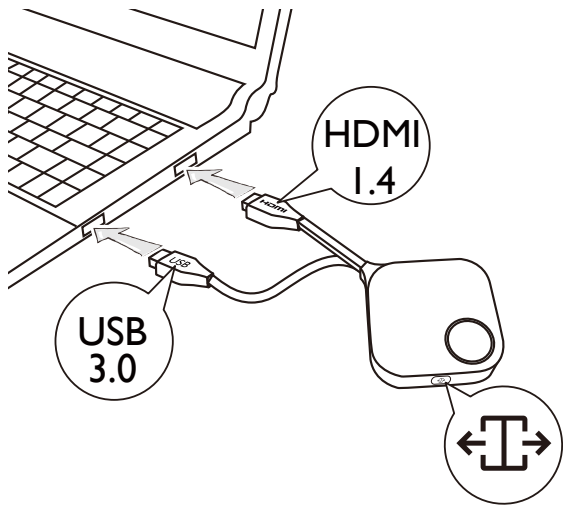

InstaShow™ S Button Kit Quick Start Guide

WDC20

V 1.01
P/N: 4JJKJ02.001

InstaShow™ S Buttons

Cradle

Cable: USB A(F) to
USB A(M)

Quick Start Guide
& Safety Statement

1